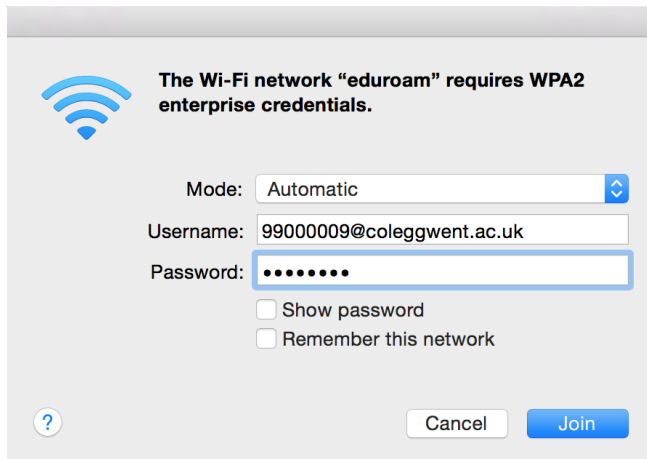

Like this..

Step 4: Click **Continue** to verify the certificate