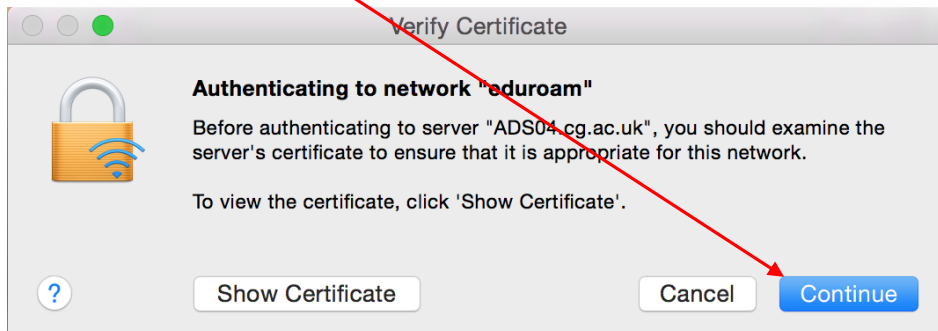

Connecting to **eduroam** from an Apple Mac OSX device

Step 1: Open the **Wireless Icon**  at the top of the screen

Step 2: Click on **eduroam** from the list of available networks

Step 3: For **Username** you must enter your full College **email address**. For **Password** you must enter your normal College account **password**.

Like this..

Step 4: Click **Continue** to verify the certificate

You should now be connected to **eduroam**