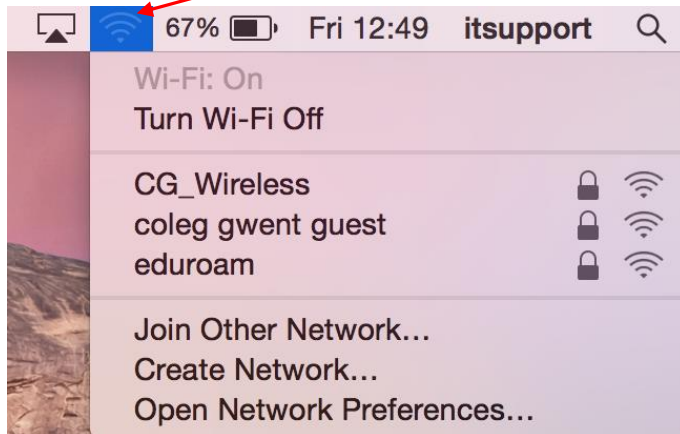

Connecting to **eduroam** from an Apple Mac OSX device

Step 1: Open the **Wireless Icon**  at the top of the screen

Step 2: Click on **eduroam** from the list of available networks

Step 3: For **Username** you must enter your full College **email address**. For **Password** you must enter your normal College account **password**.