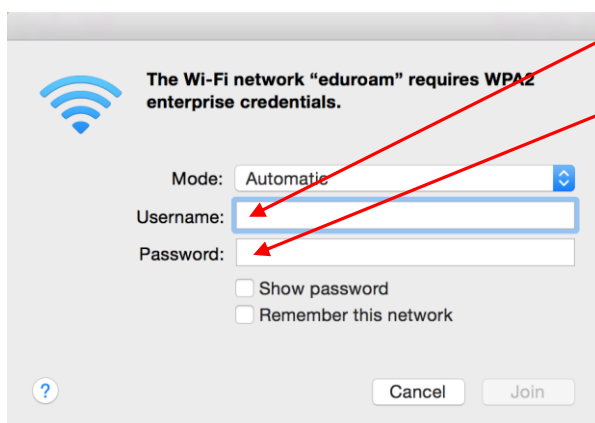

Connecting to **eduroam** from an Apple Mac OSX device

Step 1: Open the **Wireless Icon**  at the top of the screen

Step 2: Click on **eduroam** from the list of available networks

Step 3: For **Username** you must enter your full College **email address**. For **Password** you must enter your normal College account **password**.