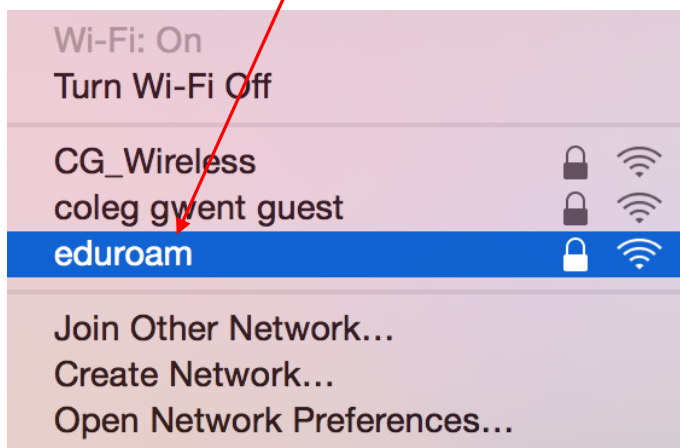

Connecting to **eduroam** from an Apple Mac OSX device

Step 1: Open the **Wireless Icon**  at the top of the screen

Step 2: Click on **eduroam** from the list of available networks

Step 3: For **Username** you must enter your full College **email address**. For **Password** you must enter your normal College account **password**.